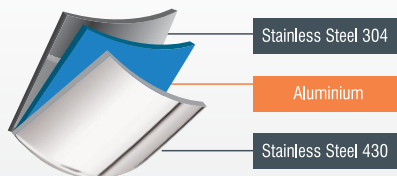

Triply Saute Pan with Lid

Size in cm	Capacity in Ltr.	MRP in Rs.
18	1.30	1619
20	1.70	1789
22	1.90	2039
24	2.50	2259