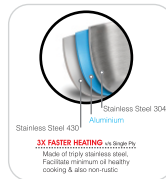

Triply Round Kadhai

Timeless. Trusted. Built to Last.

Size in cm	MRP in Rs.
18	1290
20	1490
22	1700
24	1900

- •High Quality & Lasting Durability
- •Faster, Even Heating
- •BIS Approved for Safe Cooking
- •Sturdy Stay-Cool Handles
- •Easy to Clean, Easy to Love

Triply Tadka pan / Vagara

Size in cm	MRP in Rs.
11	735

Induction Bottom Multi Kadhai

Size in cm	MRP in Rs.
27	3945

6 Plates

- 1 Kadai (27 cm) with SS lid
- 1 Mini Idli Plate
- 2 Idli Plates
- 2 Dhokla Plates
- 1 Patra/dhokla Plate

Induction Bottom Steamer

Size	MRP in Rs.
2 tier	1720
3 tier	2160