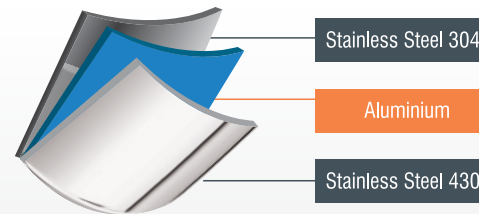

#### TRIPLY ADVANTAGES

- LESS OIL USAGE
- SAVES FUEL
- FOOD GRADE
- SPILL PROOF
- LESS STICKING
- RETAINS HEAT
- DURABLE
- EASY TO CLEAN

Cook And Serve  
**Triply Casserole With Lid**

Size in cm	Capacity in Ltr.	MRP in Rs.
18	2.30	2539
20	3.60	2999
22	4.60	3429
24	6.00	3989